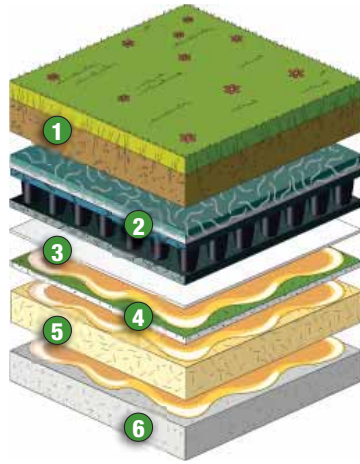

Carlisle's Traditional Roof Garden Assemblies

Carlisle offers a broad array of traditional Roof Garden Systems that incorporate a variety of waterproofing options with a full line of accessories to provide a high performance system. This includes a range of membranes that carry up to a 20-year warranty, engineered growth media and vegetation options.

Shallow Assembly

1. Growth Media
2. MiraDRAIN® G4
3. Sure-Seal® EPDM or Sure-Weld® TPO Adhered Membrane
4. 1/2" DensDeck™ Prime
5. Approved Insulation
6. Substrate