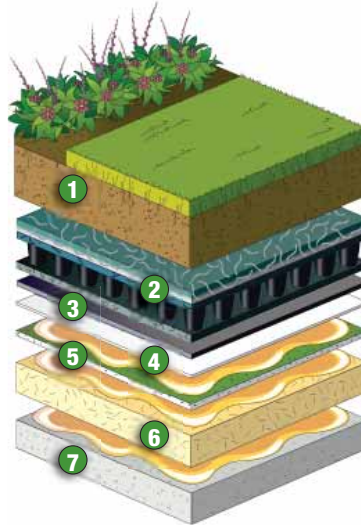

Medium Assembly

1. Growth Media
2. MiraDRAIN® G4
3. 40-mil Root Barrier
4. Sure-Seal® EPDM or Sure-Weld® TPO Adhered Membrane
5. 1/2" DensDeck Prime
6. Approved Insulation
7. Substrate