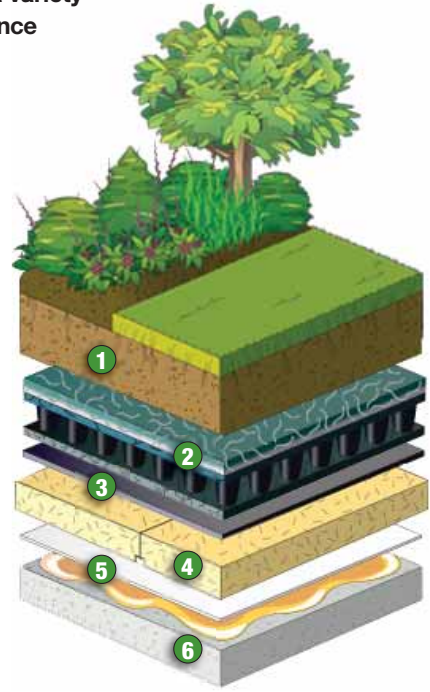

Carlisle's Traditional Roof Garden Assemblies

Carlisle offers a broad array of traditional Roof Garden Systems that incorporate a variety of waterproofing options with a full line of accessories to provide a high performance system. This includes a range of membranes that carry up to a 20-year warranty, engineered growth media and vegetation options.

Shallow Assembly

1. Growth Media
2. MiraDRAIN® G4
3. Sure-Seal® EPDM or Sure-Weld® TPO Adhered Membrane
4. 1/2" DensDeck™ Prime
5. Approved Insulation
6. Substrate

Medium Assembly

1. Growth Media
2. MiraDRAIN® G4
3. 40-mil Root Barrier
4. Sure-Seal® EPDM or Sure-Weld® TPO Adhered Membrane
5. 1/2" DensDeck Prime
6. Approved Insulation
7. Substrate

Deep Assembly

1. Growth Media
2. MiraDRAIN® G4
3. 40-mil Root Barrier
4. Expanded Polystyrene Insulation with Drainage Channels
5. Sure-Seal® EPDM or Sure-Weld® TPO Adhered FleeceBACK® Membrane
6. Substrate

Roof Garden Warranties

Carlisle Roof Garden Overburden Warranty

Carlisle offers up to a 20-year overburden removal warranty covering the removal and replacement of the roof garden components if there is a need to investigate for a leak.

Carlisle Roof Garden Vegetation Warranty

Carlisle offers a 2-year vegetation warranty to ensure the proper establishment of plants and a minimum 50% coverage of vegetation within year one and 80% coverage by year two.

Investing in Roofing Solutions for Over 45 Years

800-4-SYNTEC • P.O. Box 7000 • Carlisle, PA 17013 • Fax: 717-245-7053 • www.carlisle-syntec.com