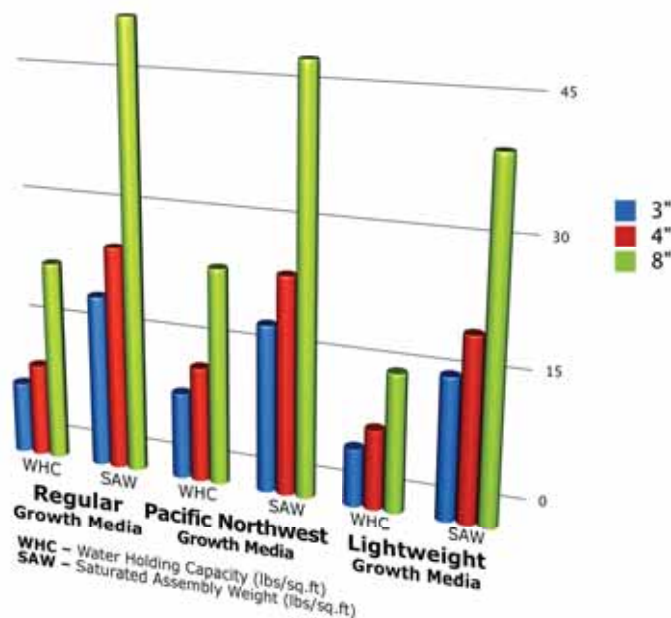

Cumulative Water Retention in a Carlisle Roof Garden System (Per Sq. Ft.)

A 10,000 square foot, 4" deep Carlisle Roof Garden can retain up to 13,000 gallons of rainwater

Carlisle's Roof Garden Advantage